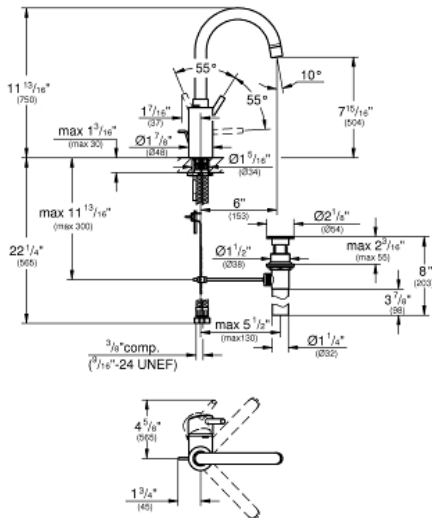

# CONCETTO Single-Handle Bathroom Faucet L-Size

MODEL # 32138002

Pure Freude  
an Wasser

**GROHE**

### Single-Handle Bathroom Faucet L-Size

## Standard Specification:

- Single hole installation
- Lever attachment cover
- **GROHE SilkMove** 1.4" (35 mm) ceramic cartridge
- Adjustable flow rate limiter
- **GROHE StarLight** chrome finish
- **GROHE QuickFix** rapid installation system
- Flow control
- Swivel tubular spout with stop limiter
- 1 1/4" pop-up waste set
- Stainless steel flex lines
- Max flow rate: 1.2 gpm (4.56 L/min)
- Optional temperature limiter ref. no. 46 375